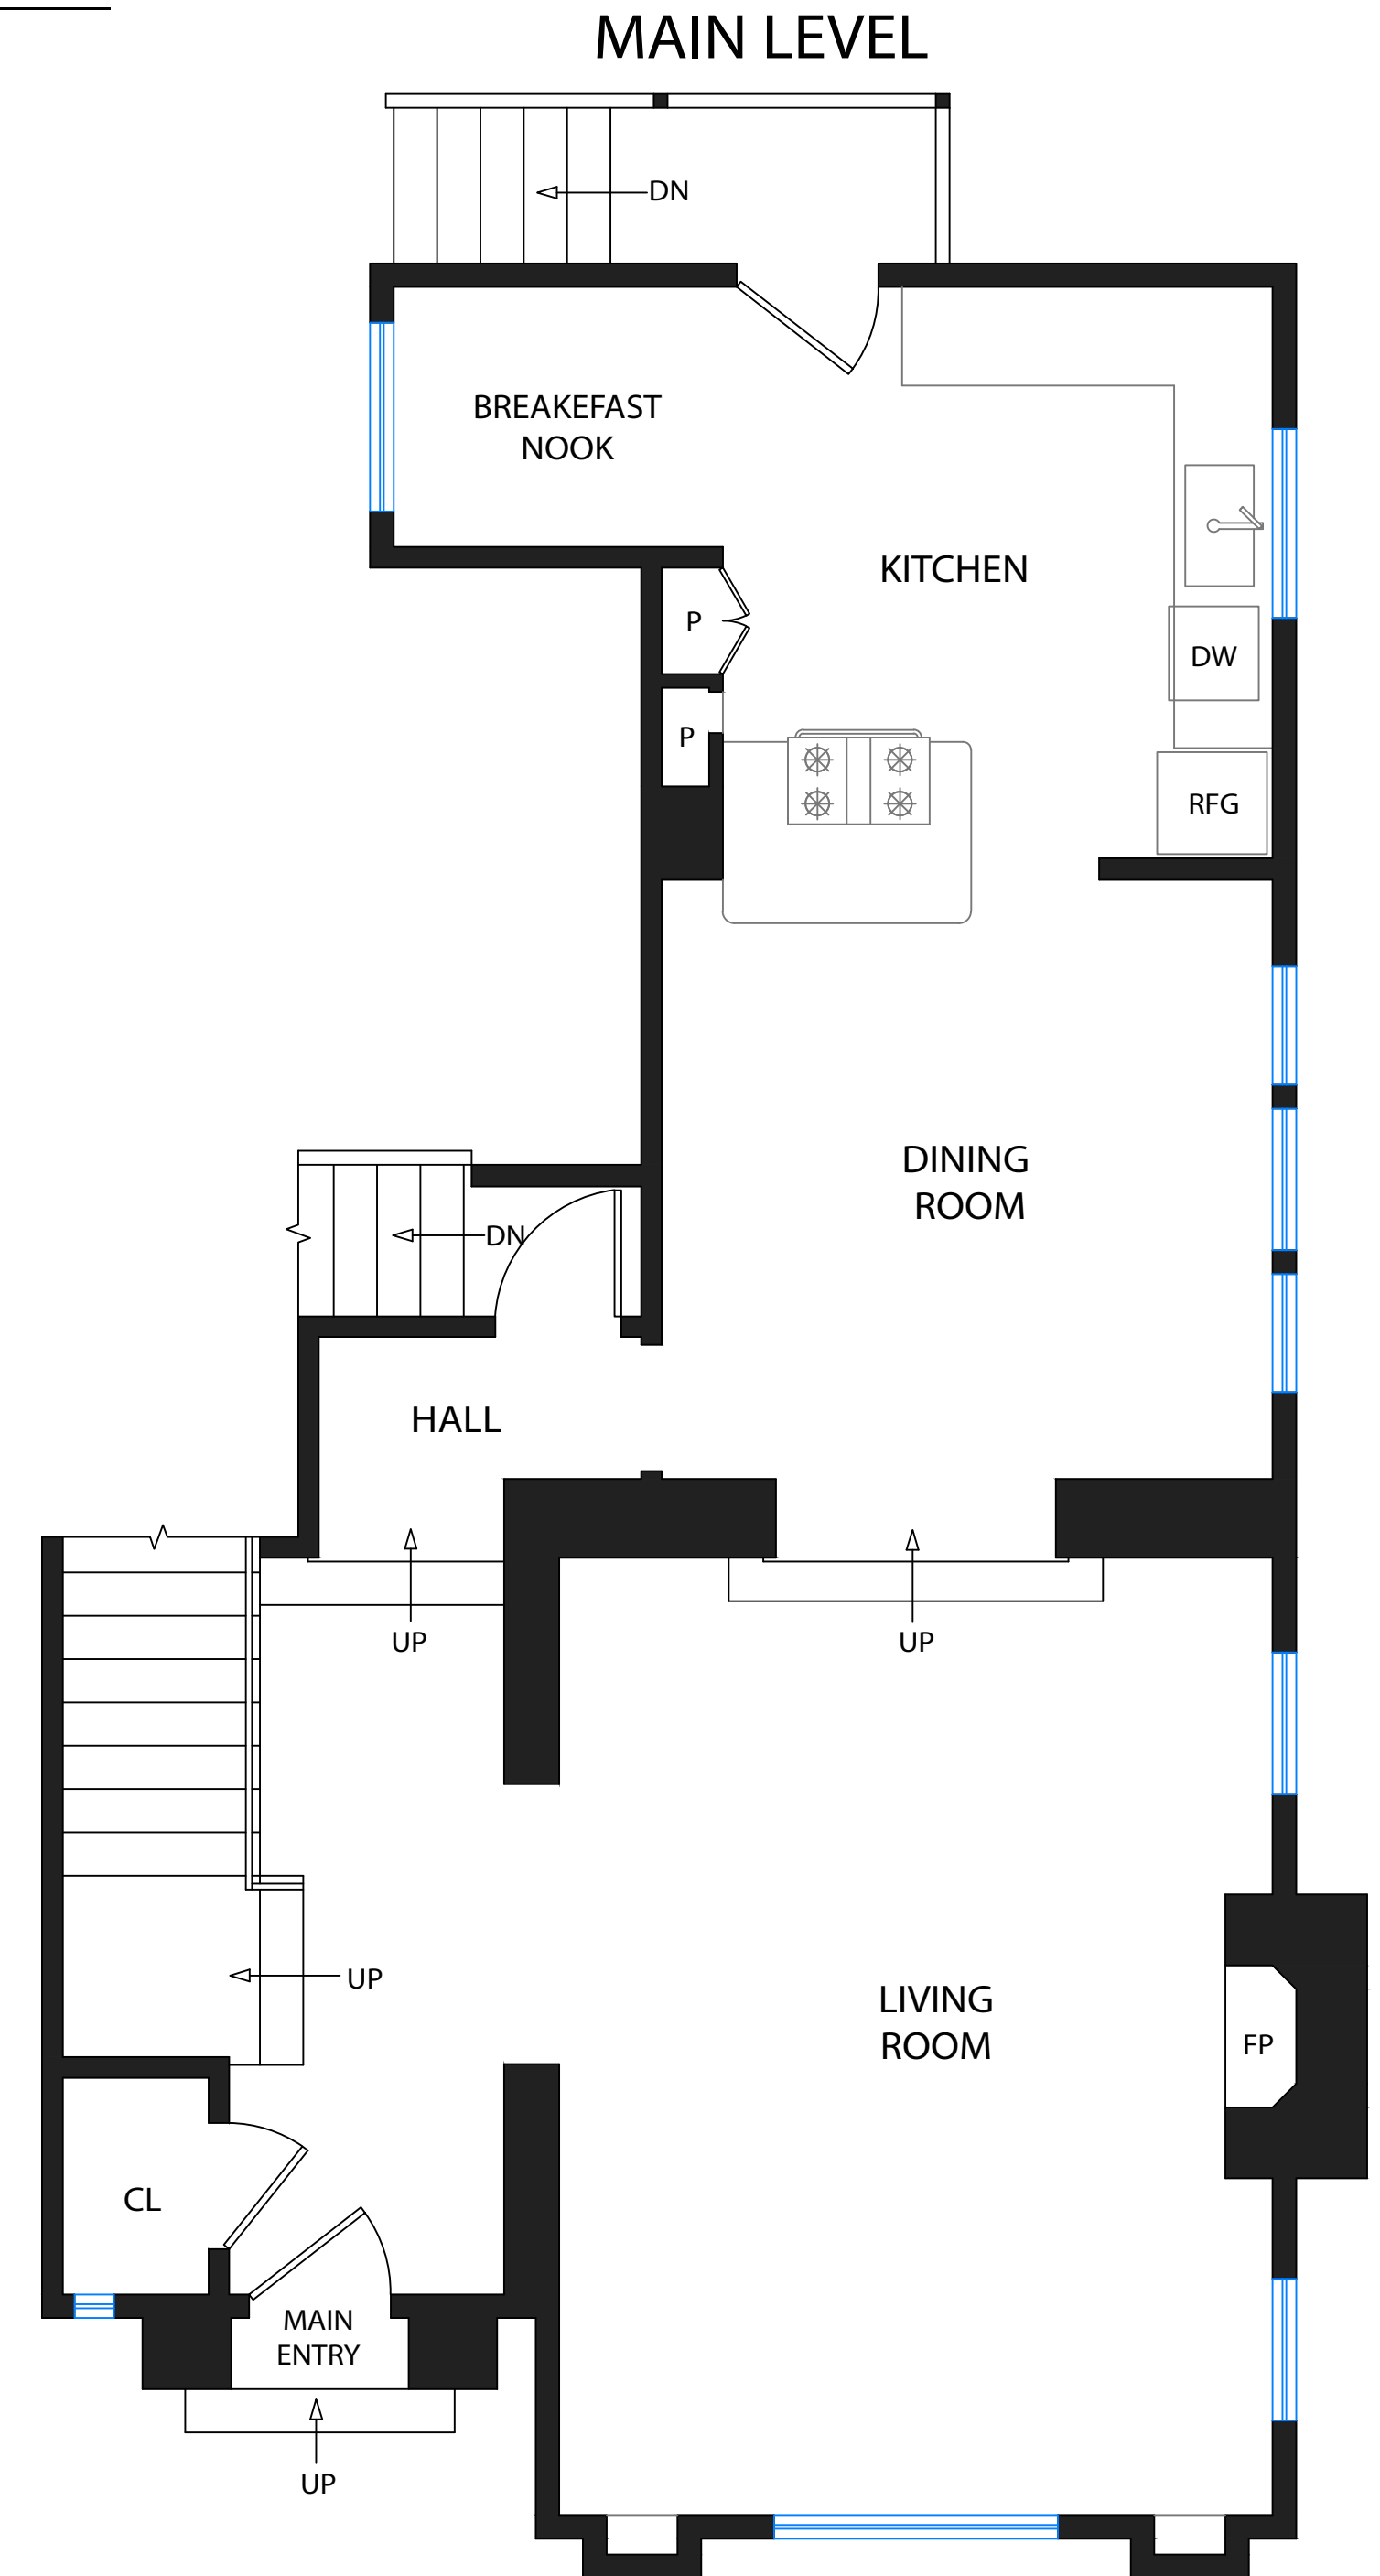

1111 Peninsula Ave.

San Mateo, CA. 94401

1111 Peninsula Ave.

San Mateo, CA. 94401

DISCLAIMER: RENDERING BY OPEN HOMES PHOTOGRAPHY. ALL MEASUREMENTS ARE APPROXIMATE AND MAY NOT BE EXACT. DO NOT RELY ON THE ACCURACY OF THIS FLOOR PLAN WHEN DETERMINING THE PRICE OF A PROPERTY OR MAKING DECISIONS REGARDING BUYING OR SELLING OF PROPERTIES WITHOUT INDEPENDENT VERIFICATION.

1111 Peninsula Ave.

San Mateo, CA. 94401

DISCLAIMER: RENDERING BY OPEN HOMES PHOTOGRAPHY. ALL MEASUREMENTS ARE APPROXIMATE AND MAY NOT BE EXACT. DO NOT RELY ON THE ACCURACY OF THIS FLOOR PLAN WHEN DETERMINING THE PRICE OF A PROPERTY OR MAKING DECISIONS REGARDING BUYING OR SELLING OF PROPERTIES WITHOUT INDEPENDENT VERIFICATION.