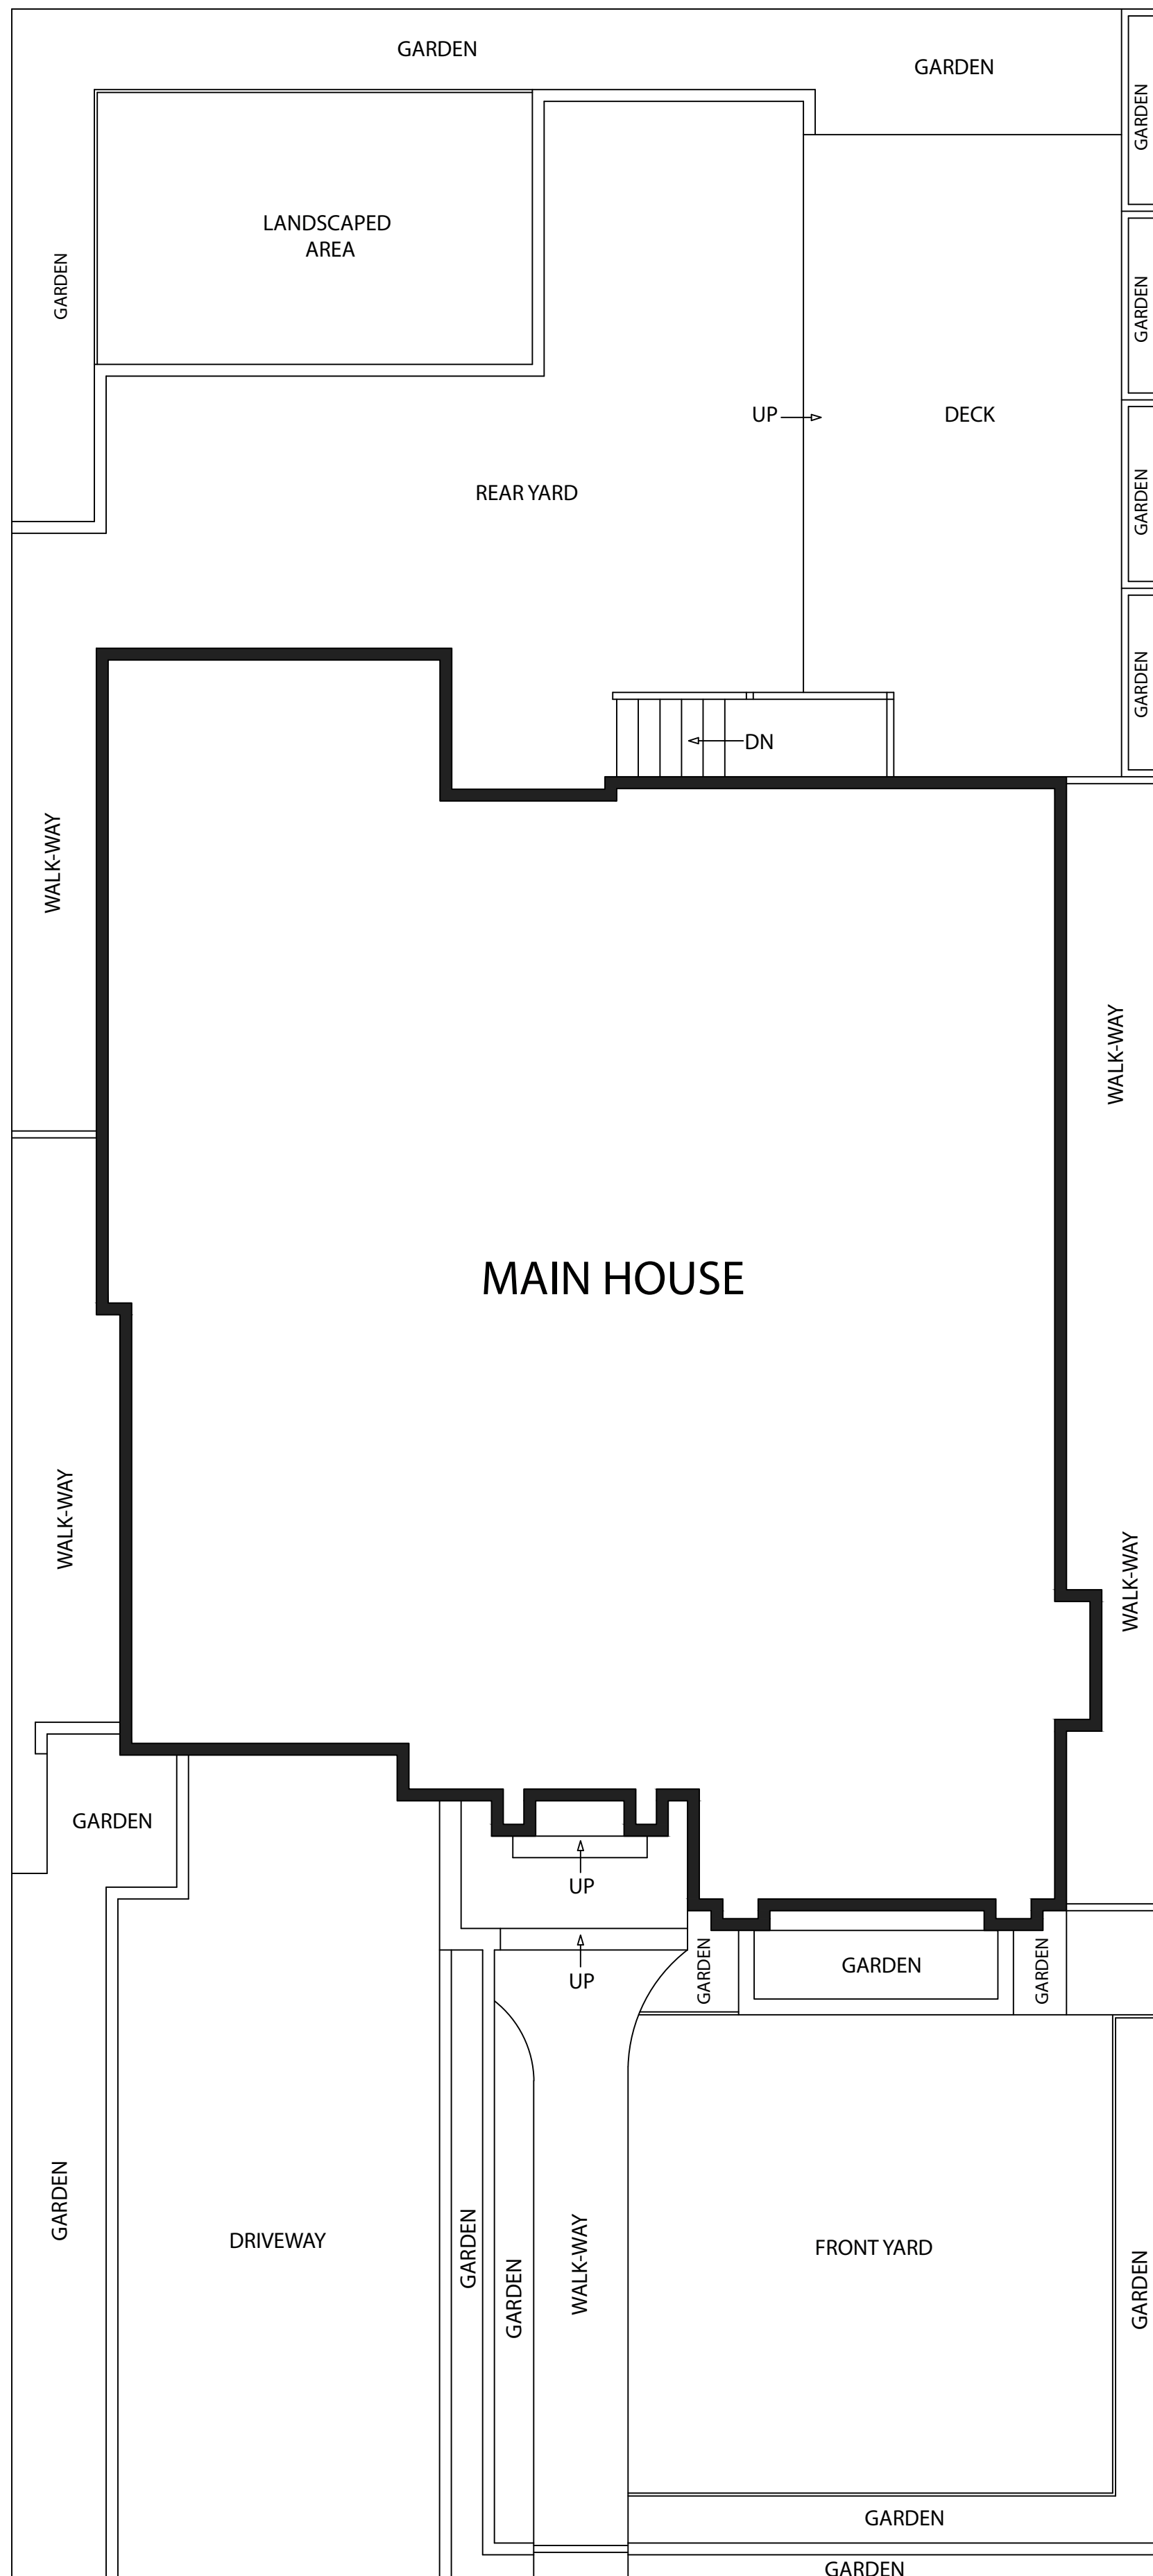

1111 Peninsula Ave.

San Mateo, CA. 94401

1111 Peninsula Ave.

San Mateo, CA. 94401

DISCLAIMER: RENDERING BY OPEN HOMES PHOTOGRAPHY. ALL MEASUREMENTS ARE APPROXIMATE AND MAY NOT BE EXACT. DO NOT RELY ON THE ACCURACY OF THIS FLOOR PLAN WHEN DETERMINING THE PRICE OF A PROPERTY OR MAKING DECISIONS REGARDING BUYING OR SELLING OF PROPERTIES WITHOUT INDEPENDENT VERIFICATION.

1111 Peninsula Ave.

San Mateo, CA. 94401

DISCLAIMER: RENDERING BY OPEN HOMES PHOTOGRAPHY. ALL MEASUREMENTS ARE APPROXIMATE AND MAY NOT BE EXACT. DO NOT RELY ON THE ACCURACY OF THIS FLOOR PLAN WHEN DETERMINING THE PRICE OF A PROPERTY OR MAKING DECISIONS REGARDING BUYING OR SELLING OF PROPERTIES WITHOUT INDEPENDENT VERIFICATION.